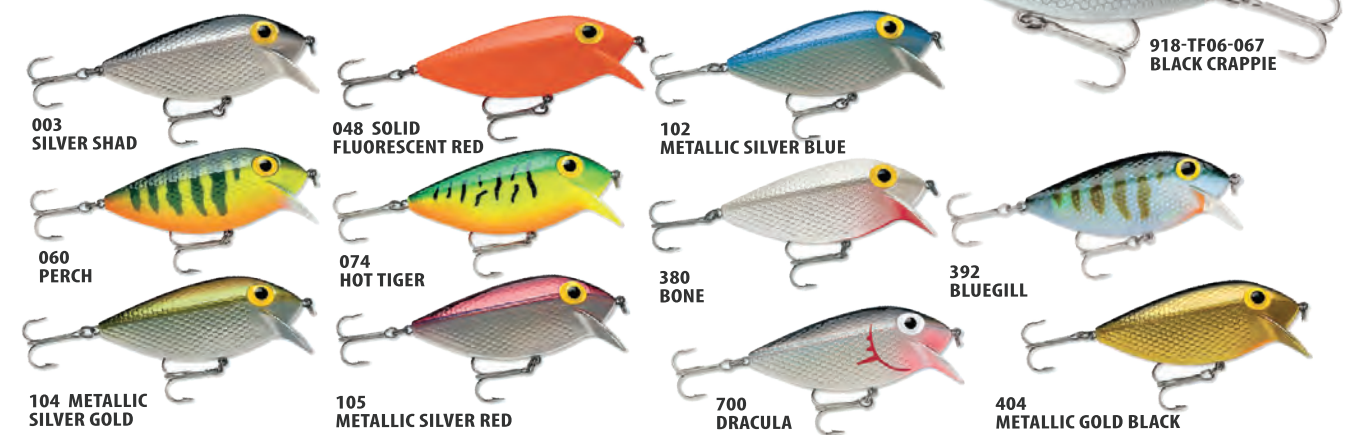

918-TF06-067 BLACK CRAPPIE