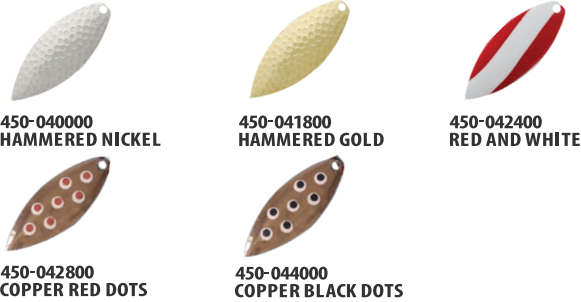

DREAMFISHING WILLOW LEAF WALLEYE HARNES

450-04XX00 MSRP / PDSF : 4.49 $....GRADE A